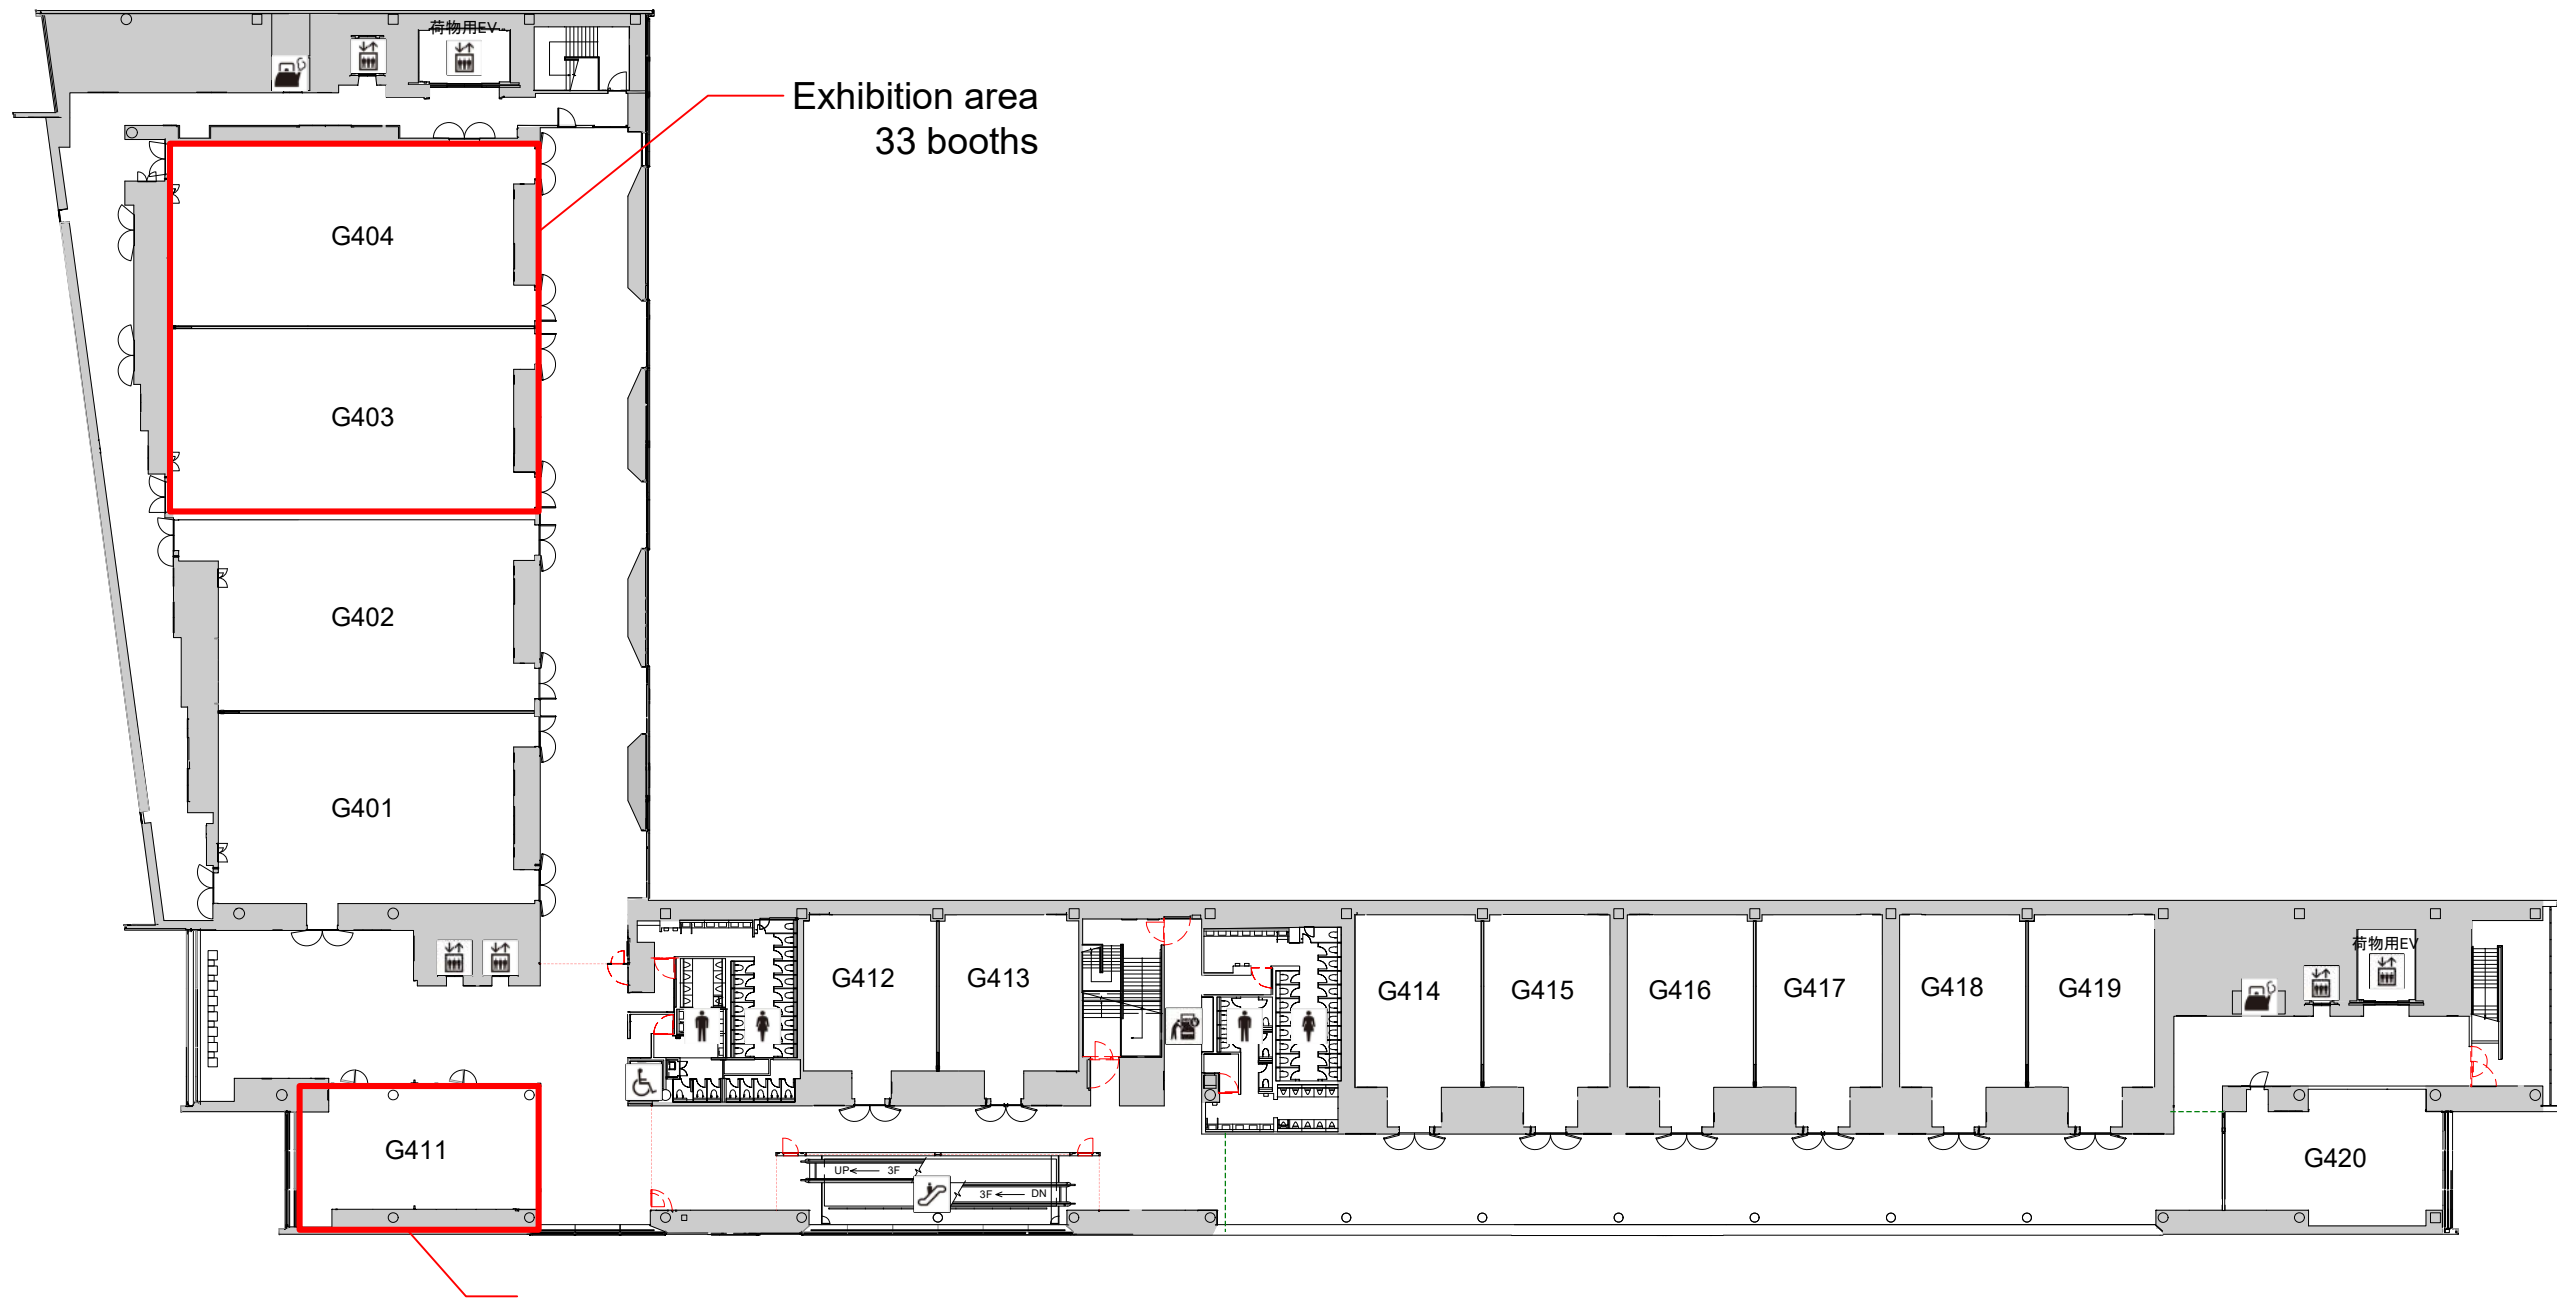

Last updated 9 August 2022

4F G403+404

33booths(3 × 2 each)
H2400mm

EXHIBIT I

Note: Subject to change without notice.