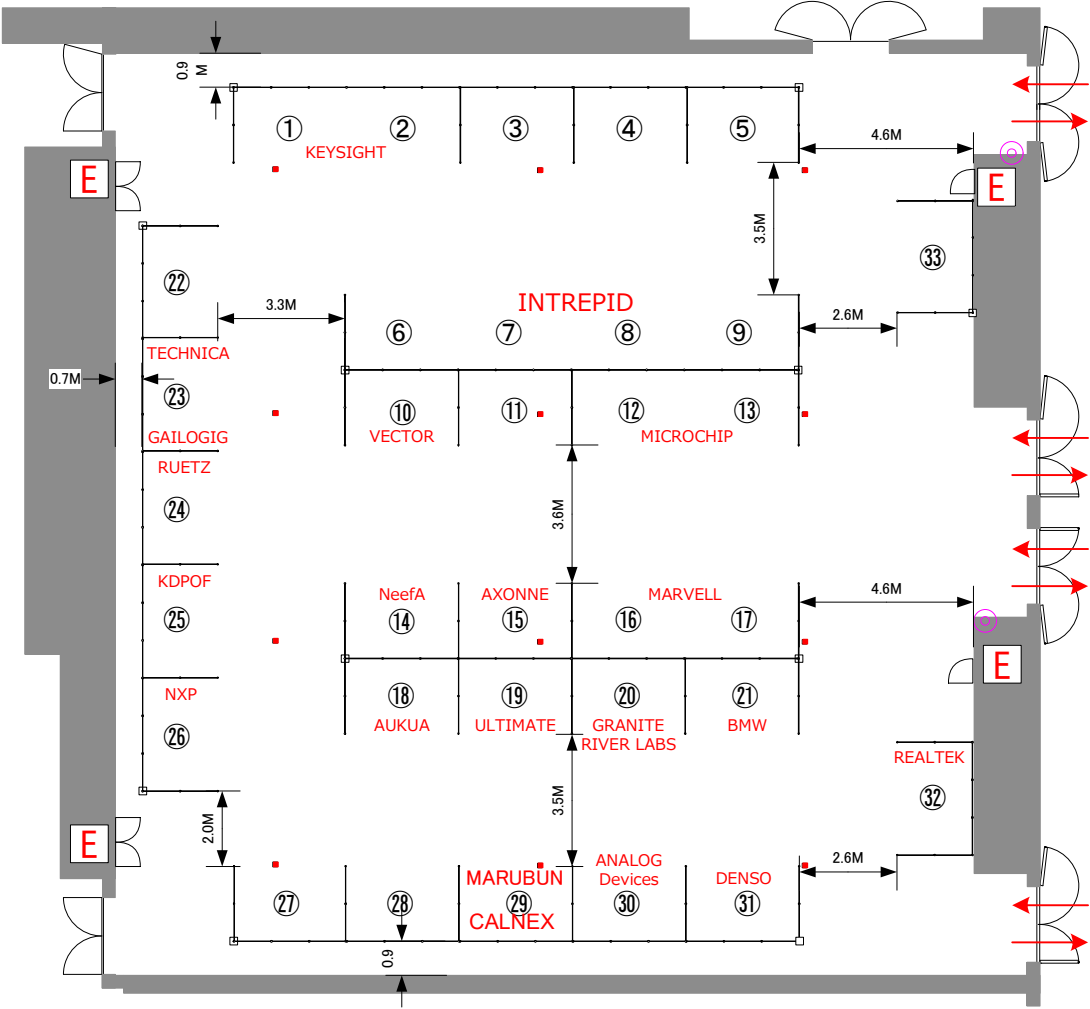

Last updated 9 August 2022

4F G403+404

33booths(3 × 2 each)
H2400mm

EXHIBIT I

Note: Subject to change without notice.