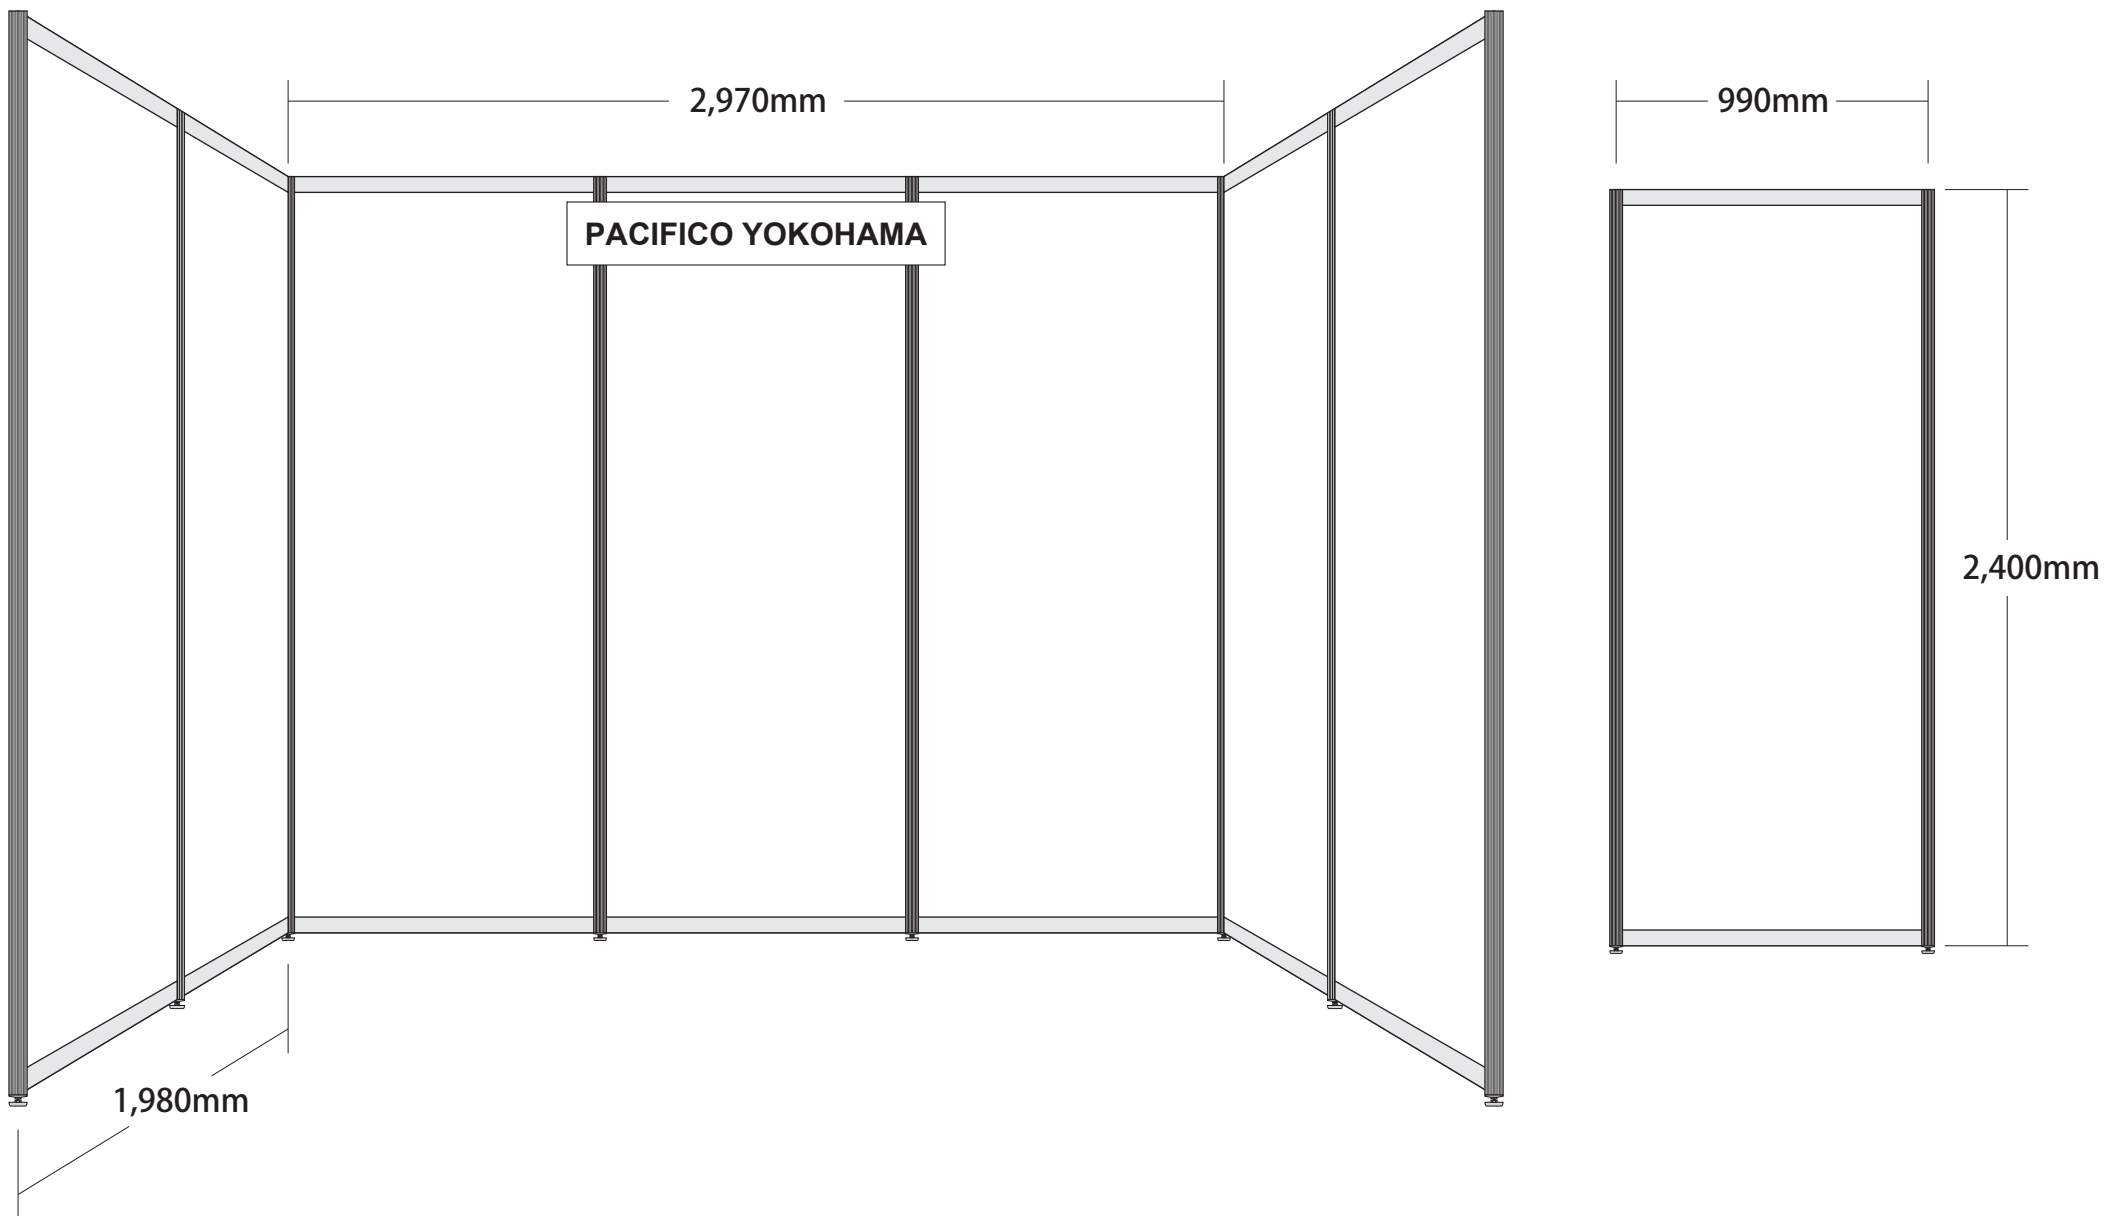

Last updated 9 August 2022

4F G403+404

33booths(3 × 2 each)
H2400mm

EXHIBIT I

Note: Subject to change without notice.