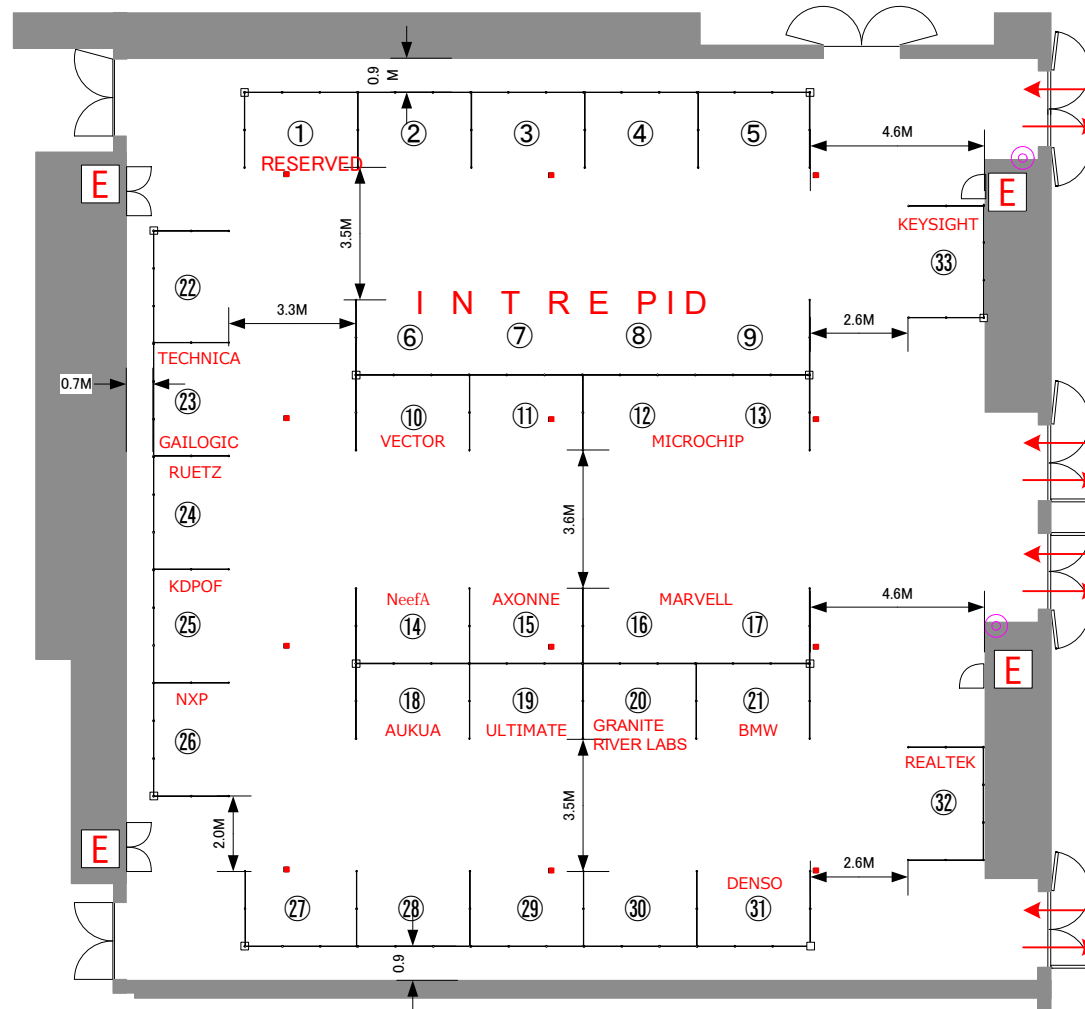

4F G403+404

33booths(3 × 2 each)  
H2400mm

EXHIBIT I

**Note: Subject to change without notice.**