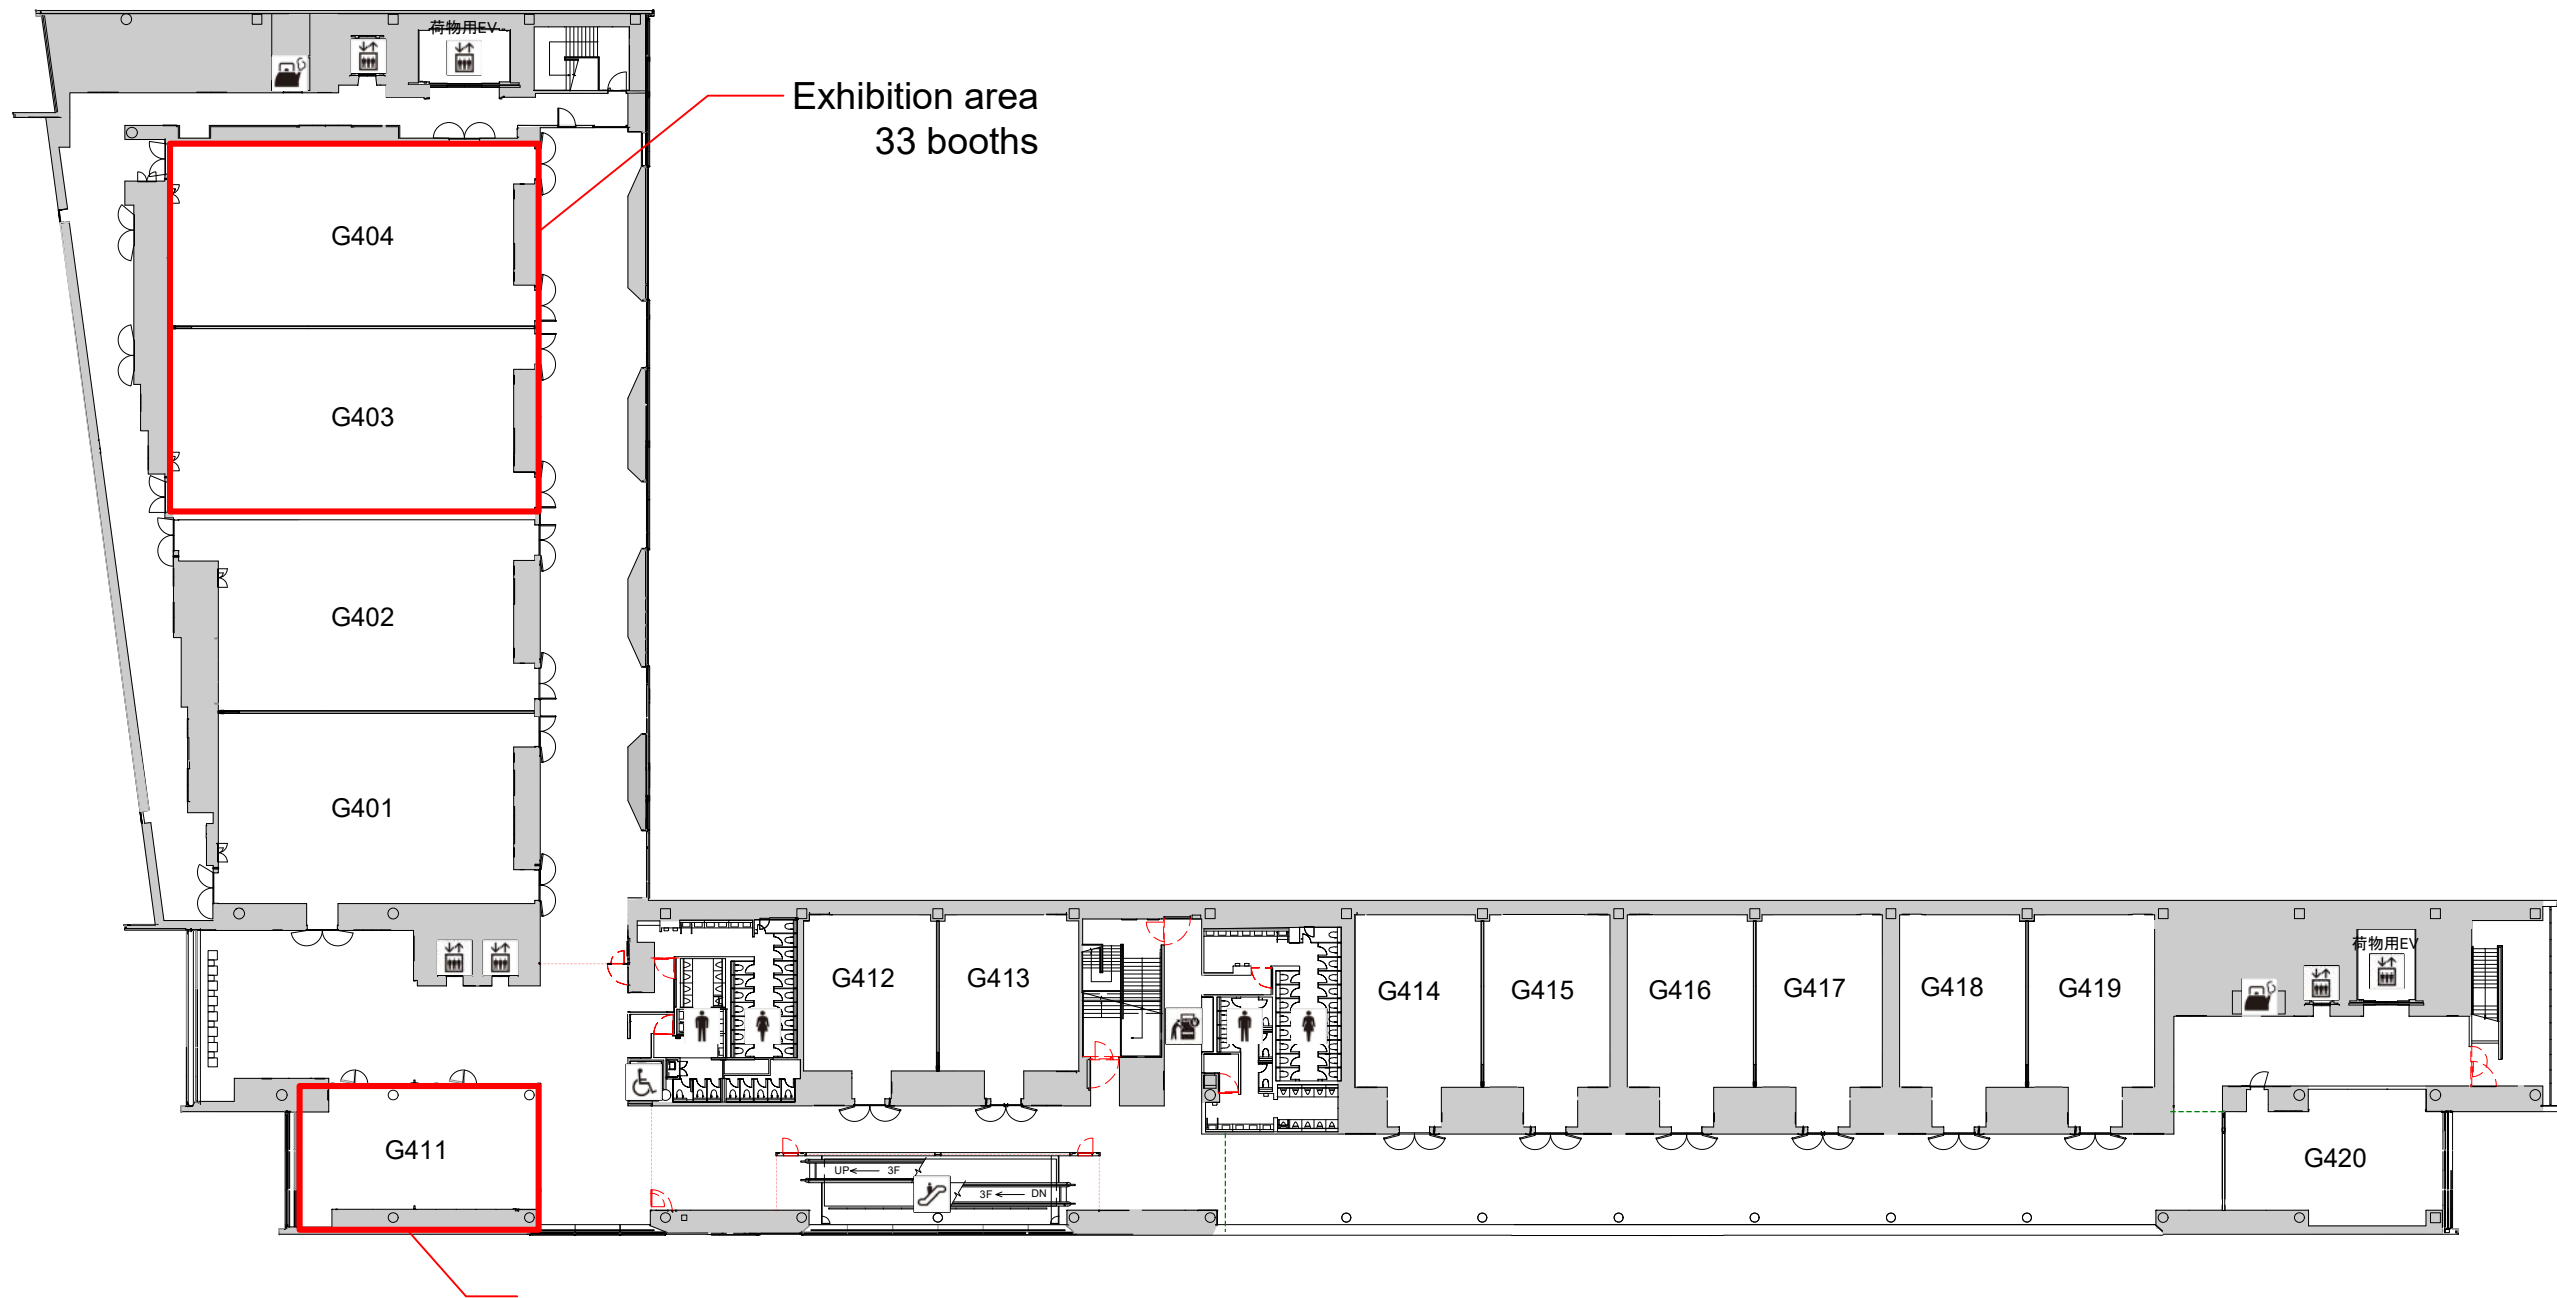

4F G403+404

33booths(3 × 2 each)  
H2400mm

EXHIBIT I

**Note: Subject to change without notice.**