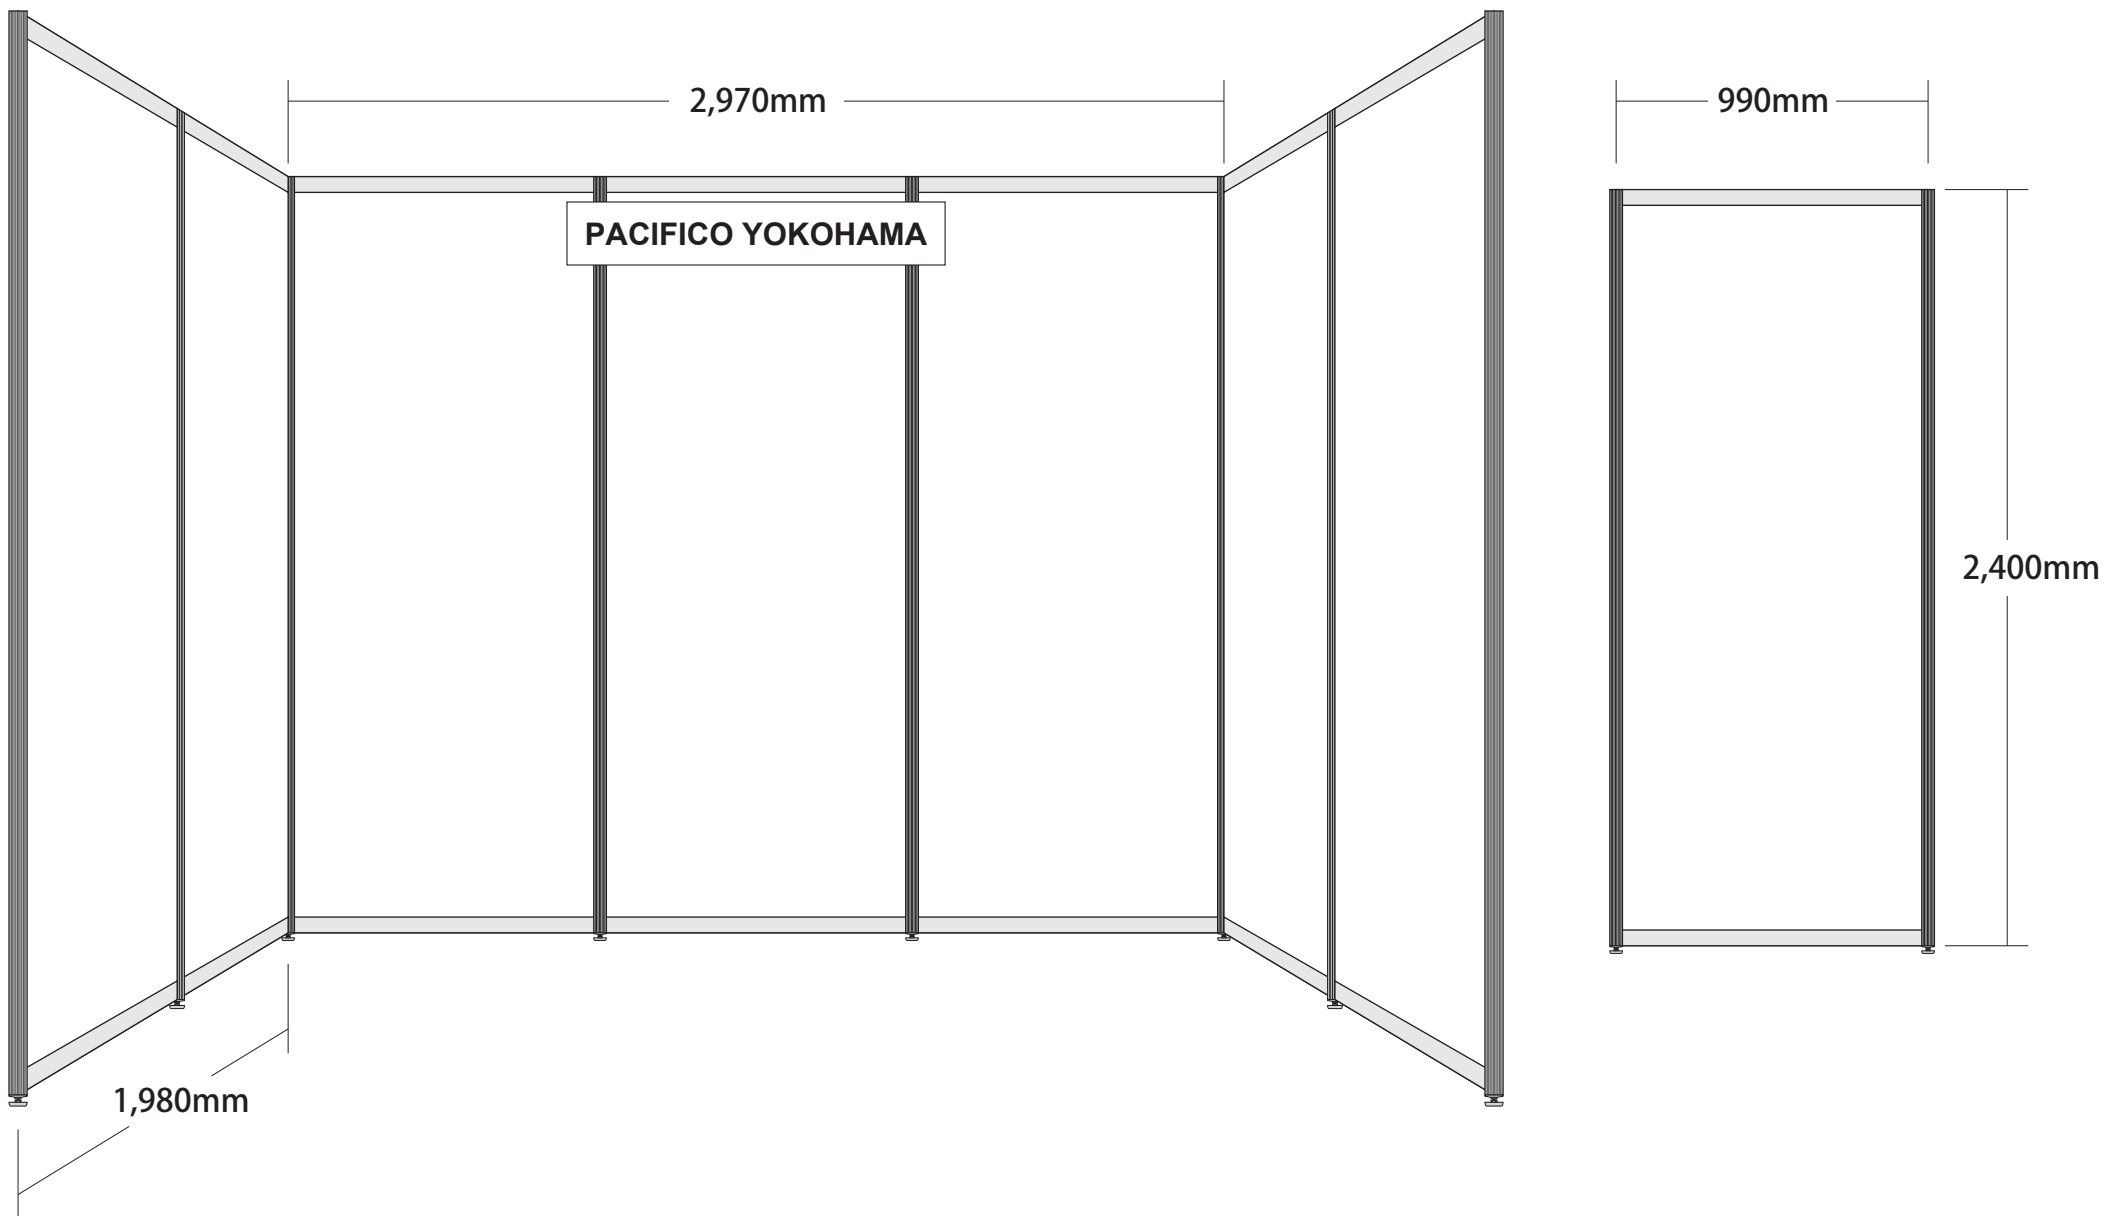

4F G403+404

33booths(3 × 2 each)  
H2400mm

EXHIBIT I

**Note: Subject to change without notice.**