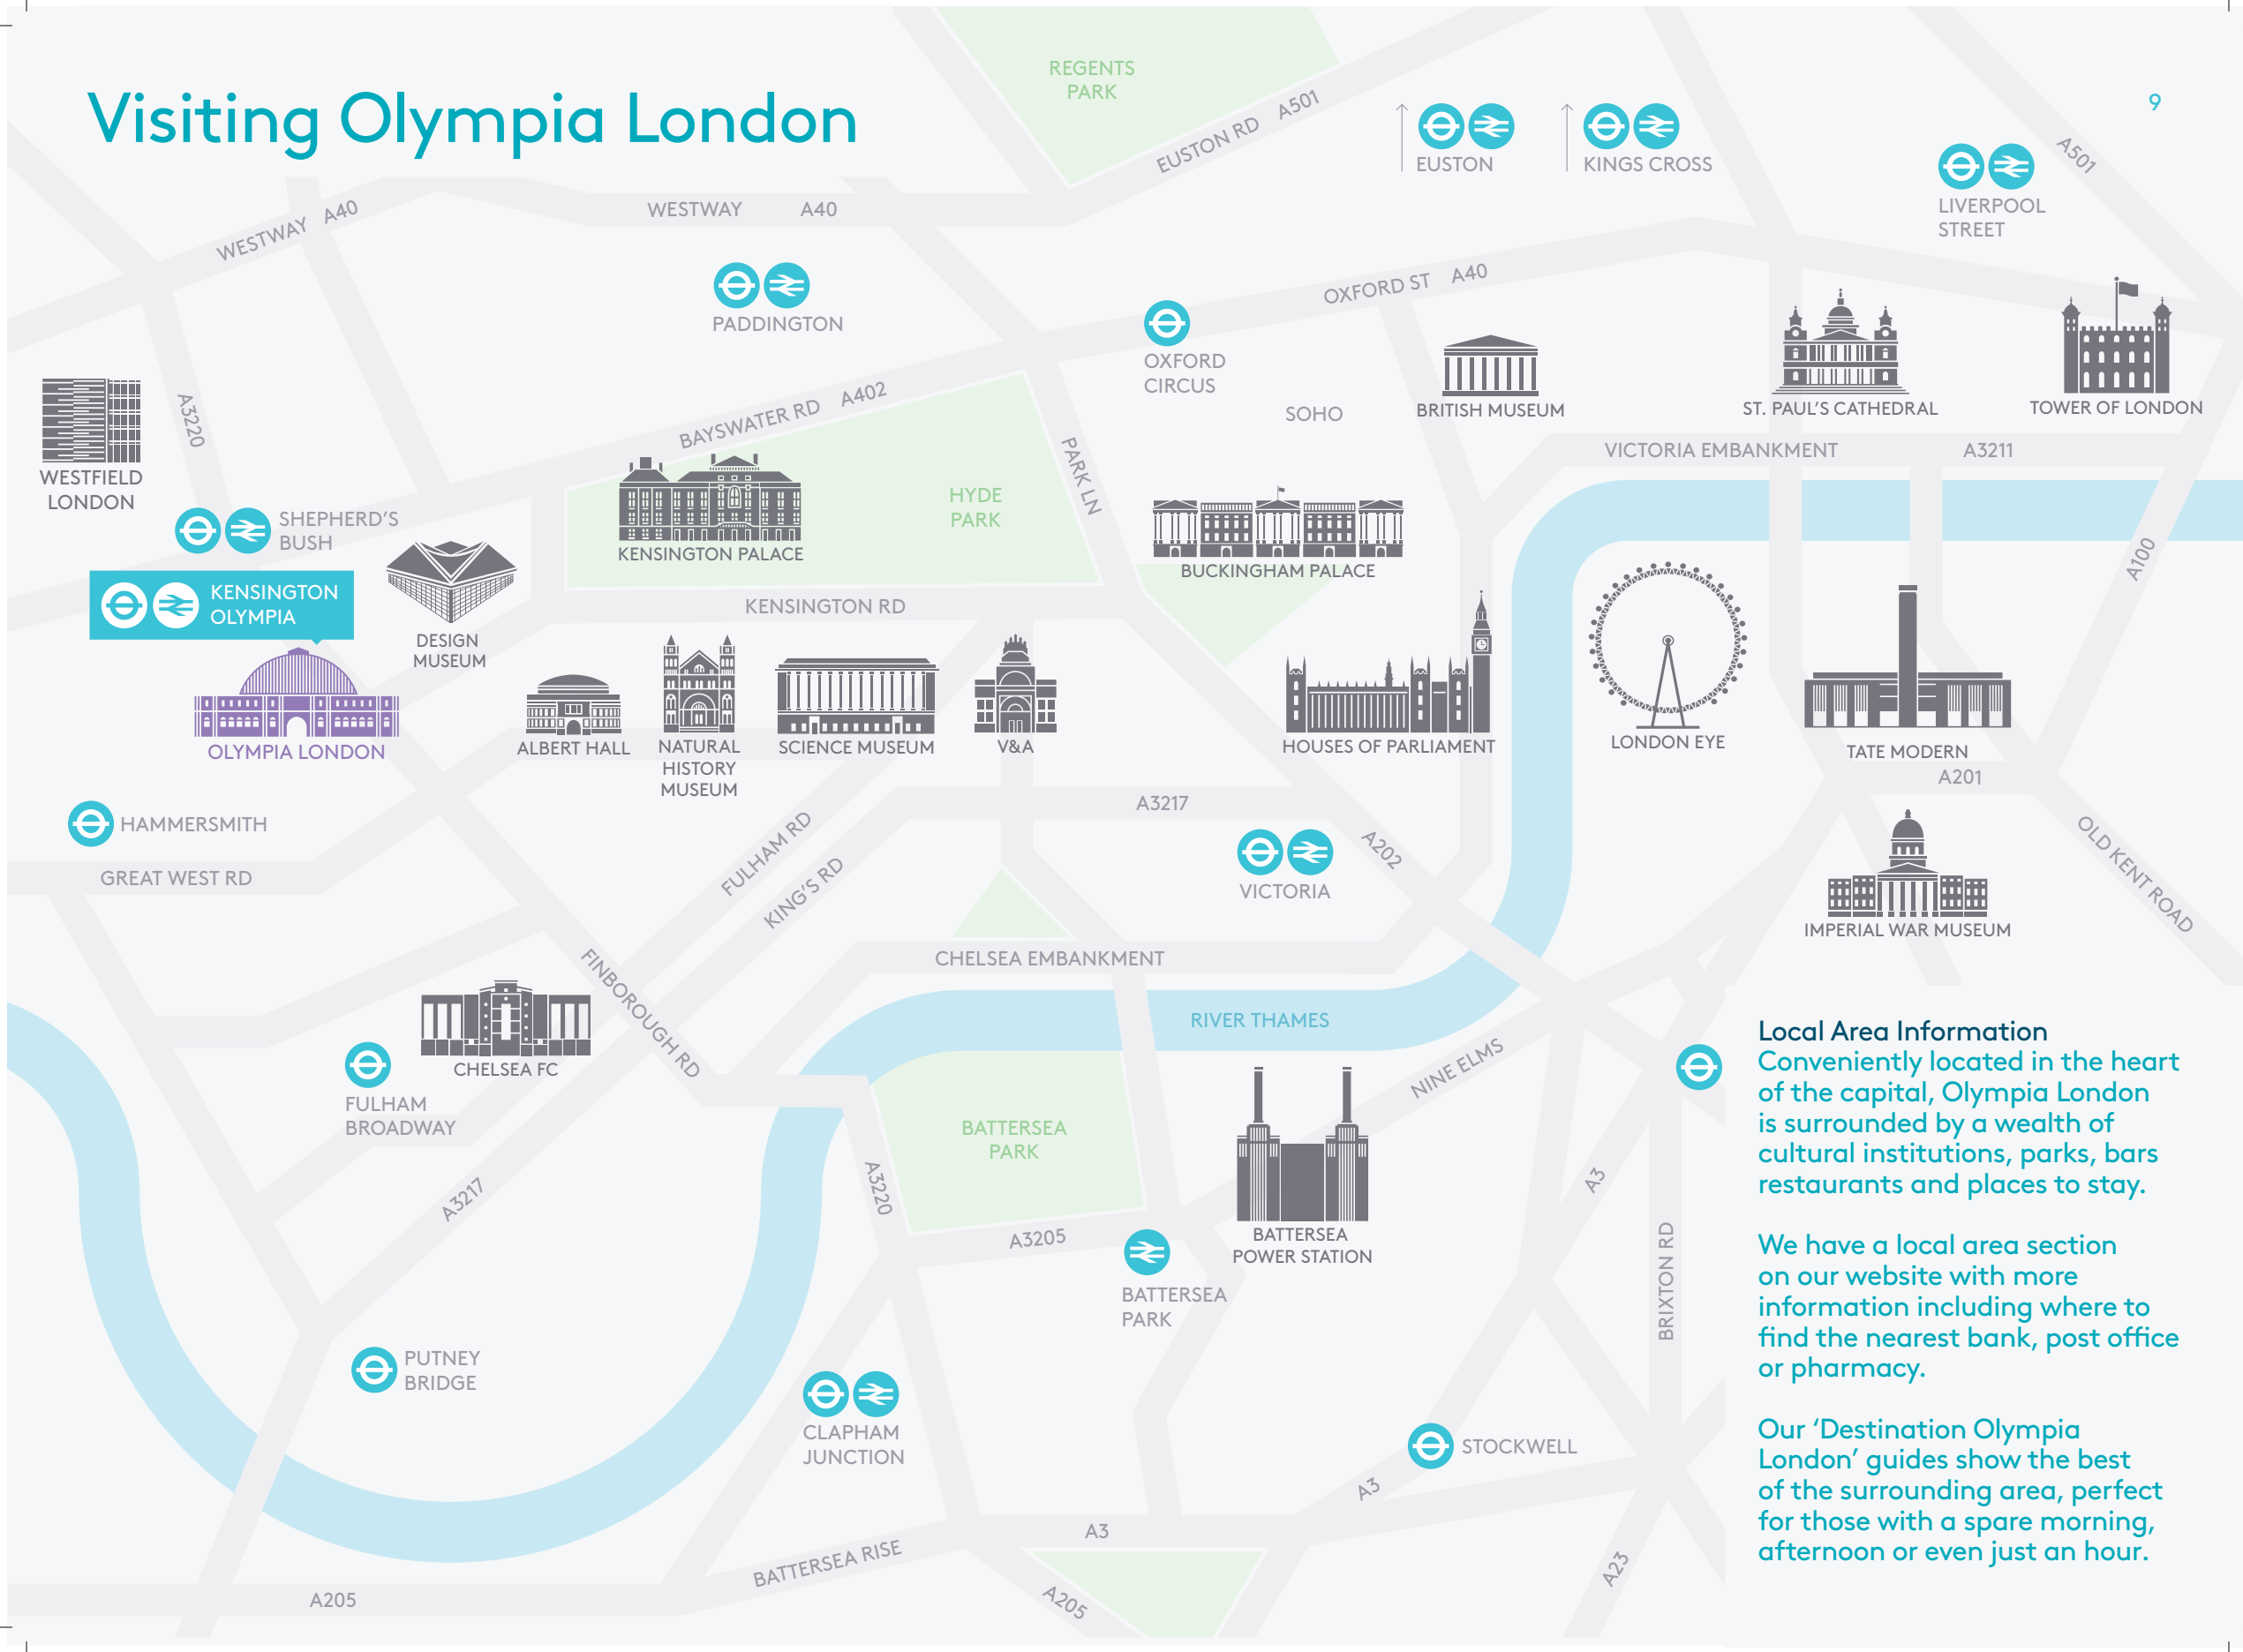

Visiting Olympia London

Local Area Information
Conveniently located in the heart of the capital, Olympia London is surrounded by a wealth of cultural institutions, parks, bars, restaurants and places to stay.

We have a local area section on our website with more information including where to find the nearest bank, post office or pharmacy.

Our 'Destination Olympia London' guides show the best of the surrounding area, perfect for those with a spare morning, afternoon or even just an hour.