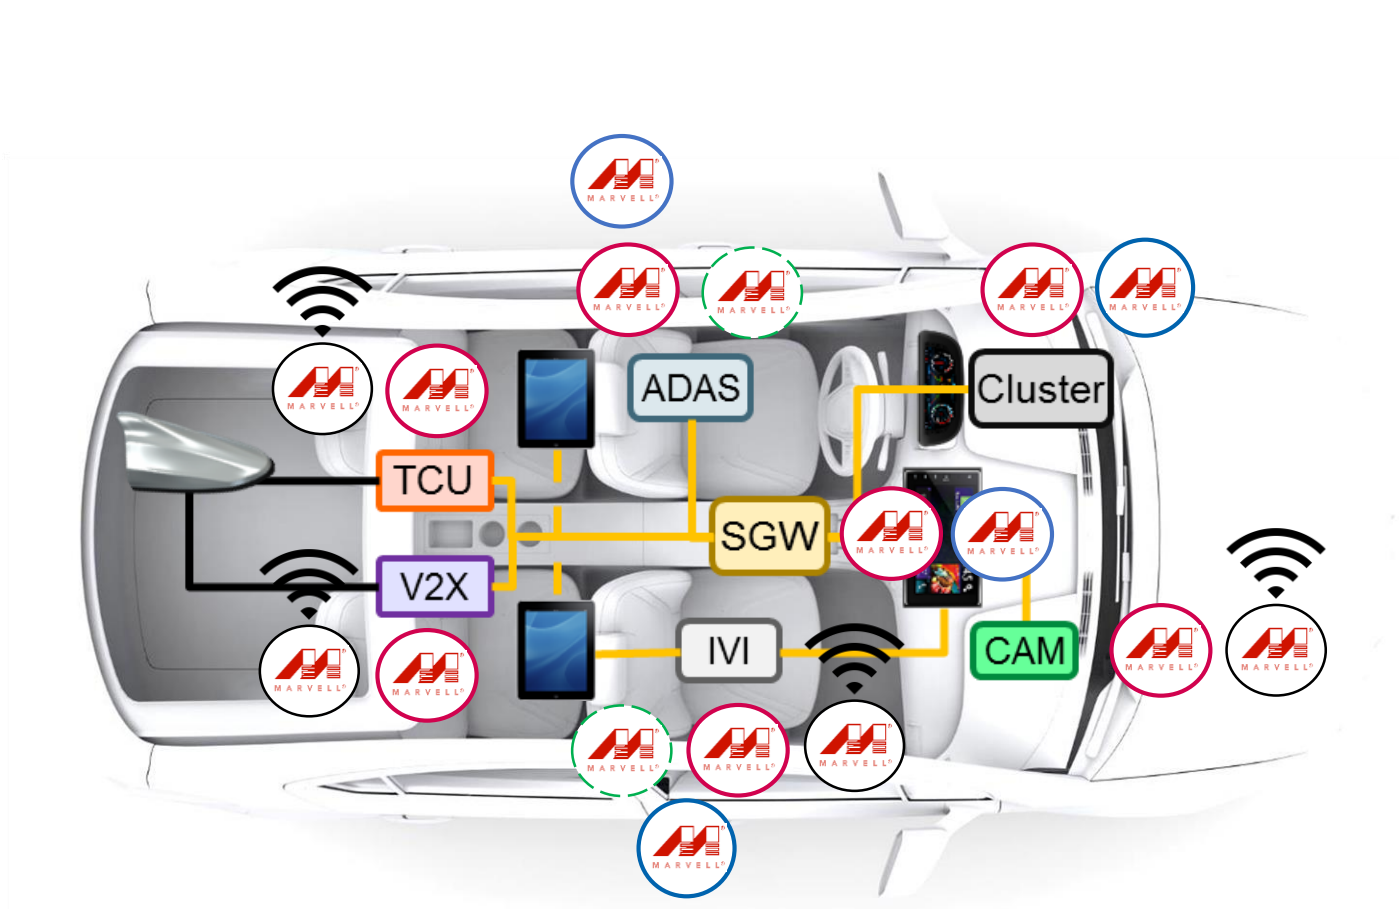

MARVELL

A GLOBAL LEADER IN AUTOMOTIVE

MARVELL Core Technologies for AUTOMOTIVE

-  Ethernet
-  WiFi/BT/802.11p
-  Storage
-  Compute

SECURING THE FUTURE OF AUTOMOTIVE

**1st Secure Gigabit
Automotive Switch
in Mass Production**