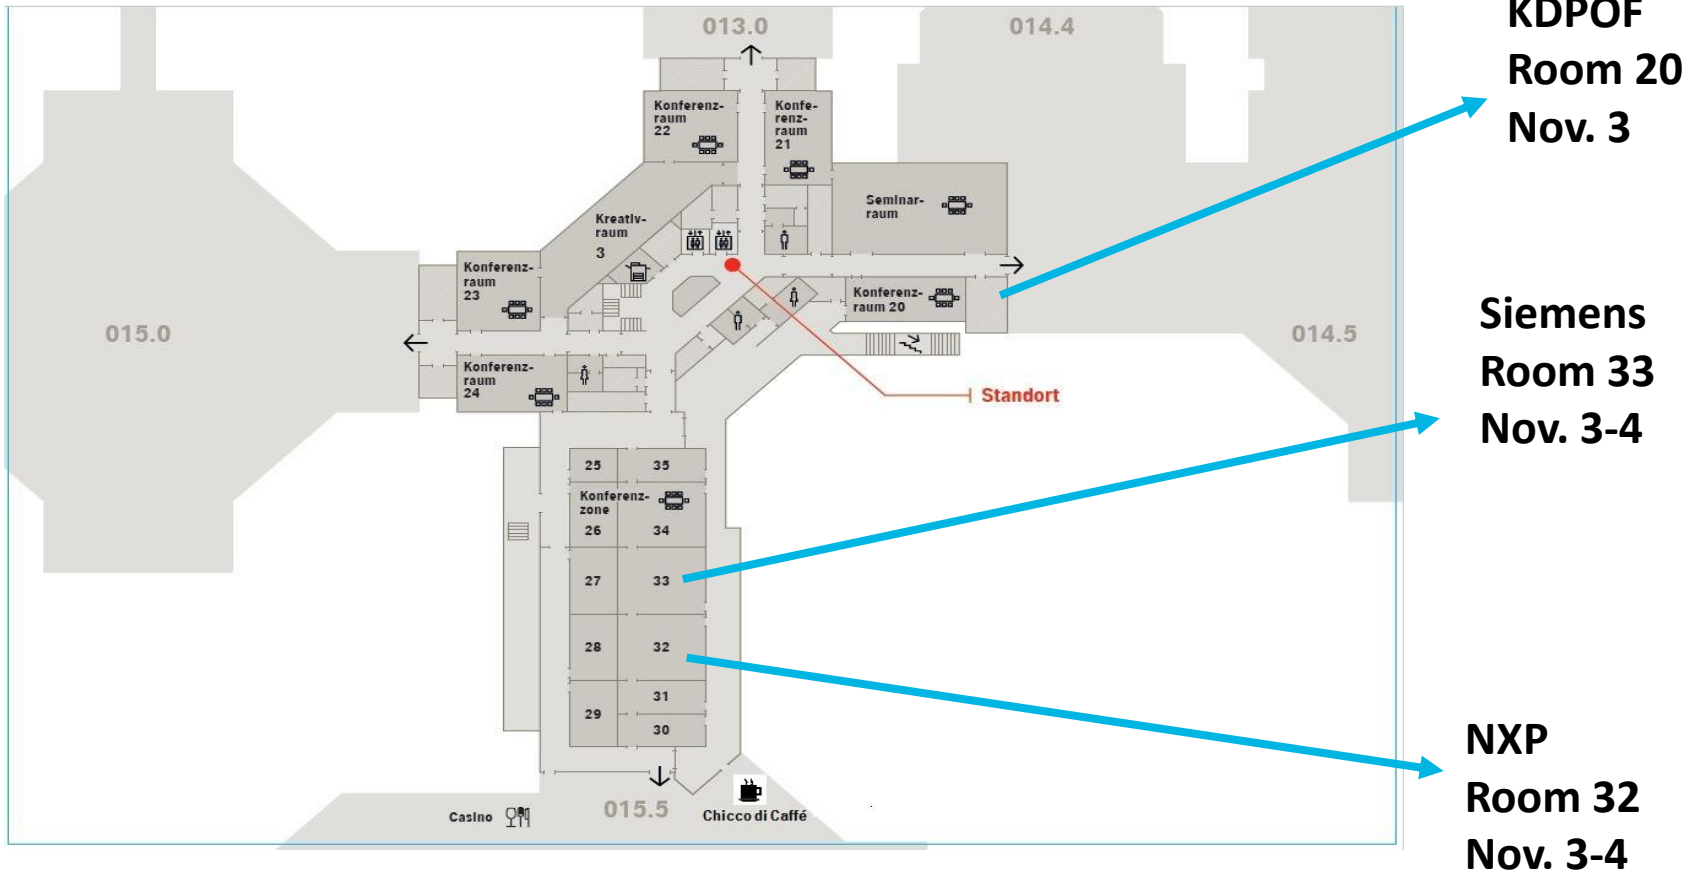

EVENT VENUE: BMW FIZ LAYOUT

110.1
Networking
Dinner

Studio

BAYERISCHE MOTOREN WERKE AG
01.50 FORSCHUNGS- U. INNOVATIONSZENTRUM
01.51 MAX-DIAMAND-STRASSE / ITZ
01.52 VIRGINIA DEPOT/KRONPRINZ RUPPRECHT KASERNE
01.02 DETMOLDSTRASSE
© 2007 Bayerische Motoren Werke AG

EVENT VENUE: BMW CONFERENCE ROOMS 20-35

Please visit rooms 20, 32 and 33 on the second floor

EVENT VENUE: FIZ PROJEKTHAUS STUDIO 5TH FLOOR CONFERENCE ROOM LAYOUT