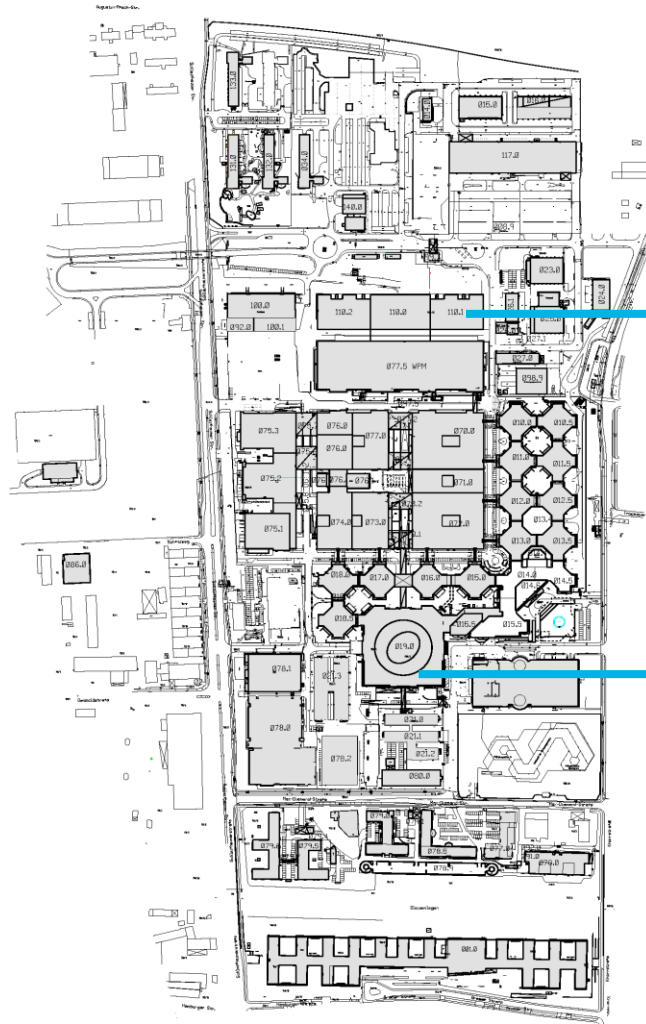

EVENT VENUE: BMW FIZ LAYOUT

110.1
Networking
Dinner

Studio

BAYERISCHE MOTOREN WERKE AG
01.50 FORSCHUNGS- U. INNOVATIONSZENTRUM
01.51 MAX-DIAMAND-STRASSE / ITZ
01.52 VIRGINIA DEPOT/KRONPRINZ RUPPRECHT KASERNE
01.02 DETMOLDSTRASSE
© 2007 Bayerische Motoren Werke AG

EVENT VENUE: BMW CONFERENCE ROOMS 20-35

Please visit rooms 20, 32 and 33 on the second floor

EVENT VENUE: FIZ PROJEKTHAUS STUDIO 5TH FLOOR CONFERENCE ROOM LAYOUT